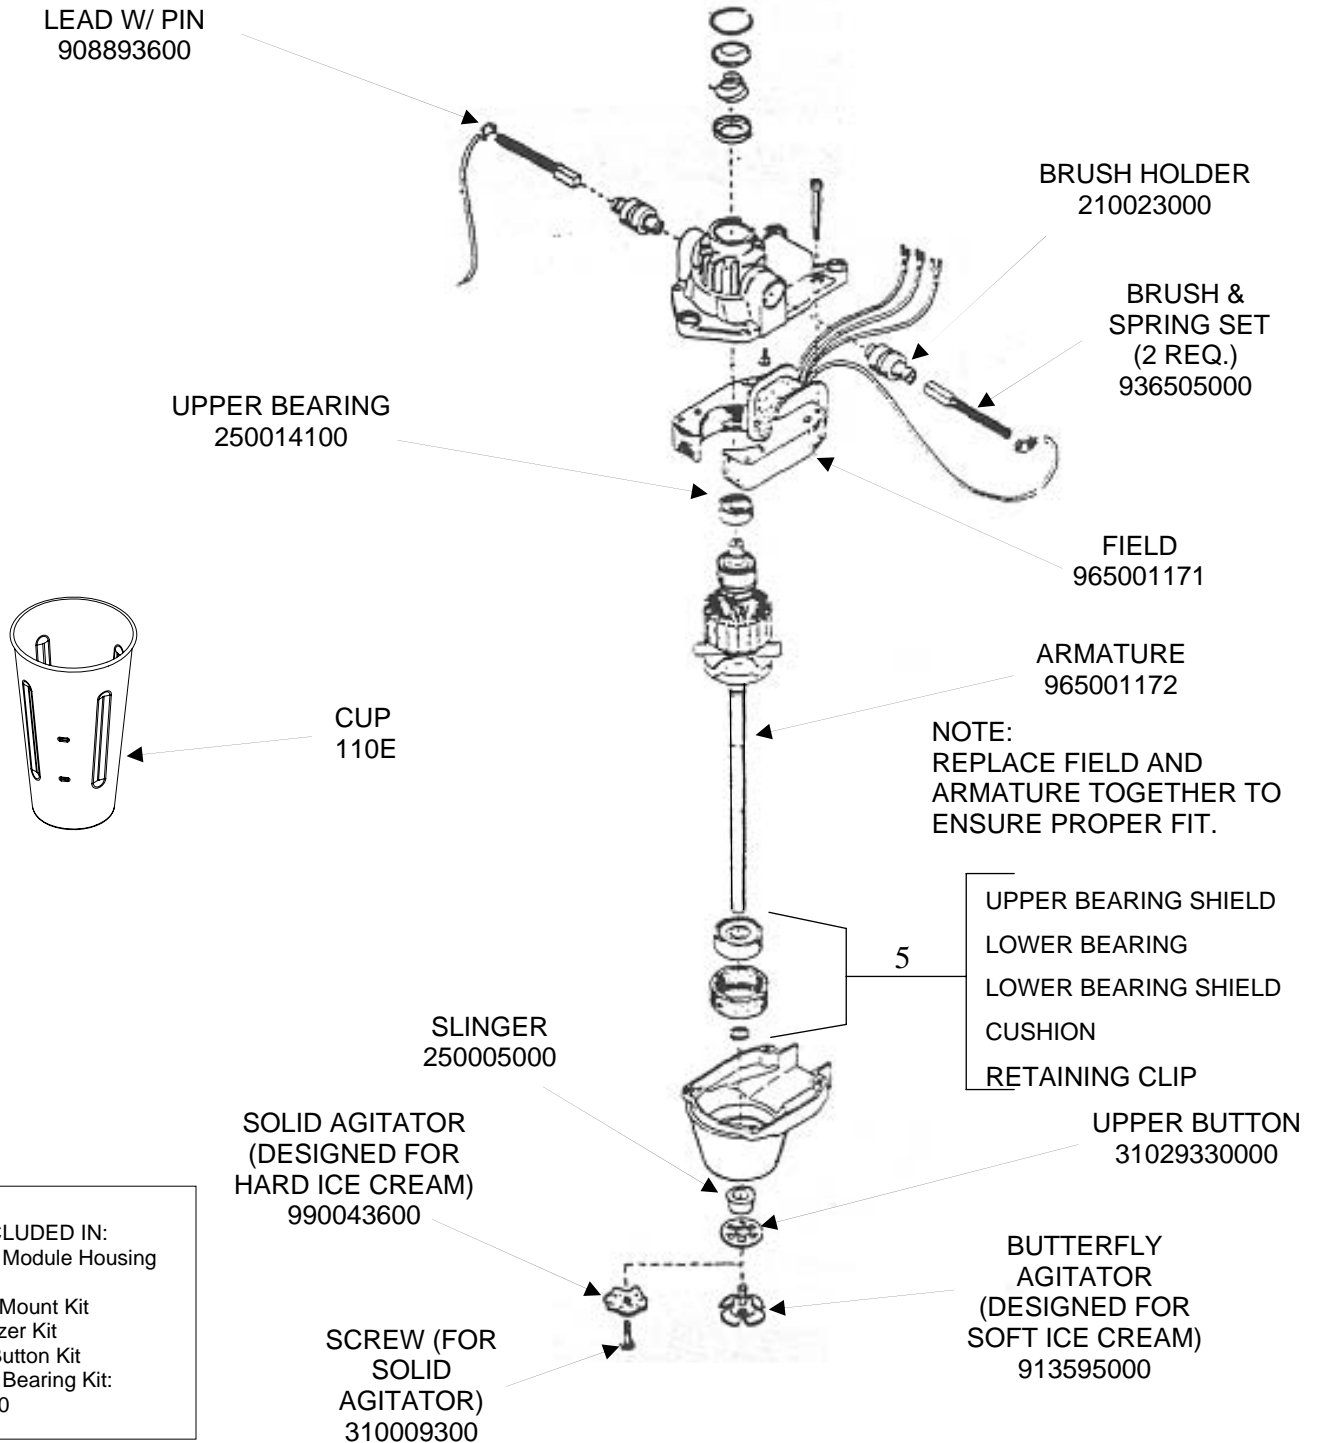

Notes:

- PART INCLUDED IN:**
- 1 – Lower Module Housing Kit
 - 2 – Motor Mount Kit
 - 3 – Stabilizer Kit: 911995000
 - 4 – Rest Button Kit: 920015901
 - 5 – Lower Bearing Kit

 4421 Waterfront Drive Glen Allen, VA 23060	Revision Description:	Replaced 31409300000 with 990043600				
	Request Number:	CME-2758	Revision Date:	7/19/10	Approved by:	CME-2758
	Issue Code(s):	CS, SP	Page:	1 of 3	Document #:	510001700
					Rev:	C

950 MOTOR MODULE ASSEMBLY

Notes:

- PART INCLUDED IN:**
- 1 – Lower Module Housing Kit: 910037500
 - 2 – Motor Mount Kit: 912795017
 - 3 – Stabilizer Kit
 - 4 – Rest Button Kit
 - 5 – Lower Bearing Kit

 Hamilton Beach 4421 Waterfront Drive Glen Allen, VA 23060	Revision Description:	Replaced 31409300000 with 990043600				
	Request Number:	CME-2758	Revision Date:	7/19/10	Approved by:	CME-2758
	Issue Code(s):	CS, SP	Page:	2 of 3	Document #:	510001700
					Rev:	C

950 MOTOR ASSEMBLY

Notes:
PART INCLUDED IN:
 1 – Lower Module Housing Kit
 2 – Motor Mount Kit
 3 – Stabilizer Kit
 4 – Rest Button Kit
 5 – Lower Bearing Kit: 950012400

Hamilton Beach 4421 Waterfront Drive Glen Allen, VA 23060	Revision Description:	Replaced 31409300000 with 990043600					
	Request Number:	CME-2758	Revision Date:	7/19/10	Approved by:	CME-2758	
	Issue Code(s):	CS, SP	Page:	3 of 3	Document #:	510001700	Rev: