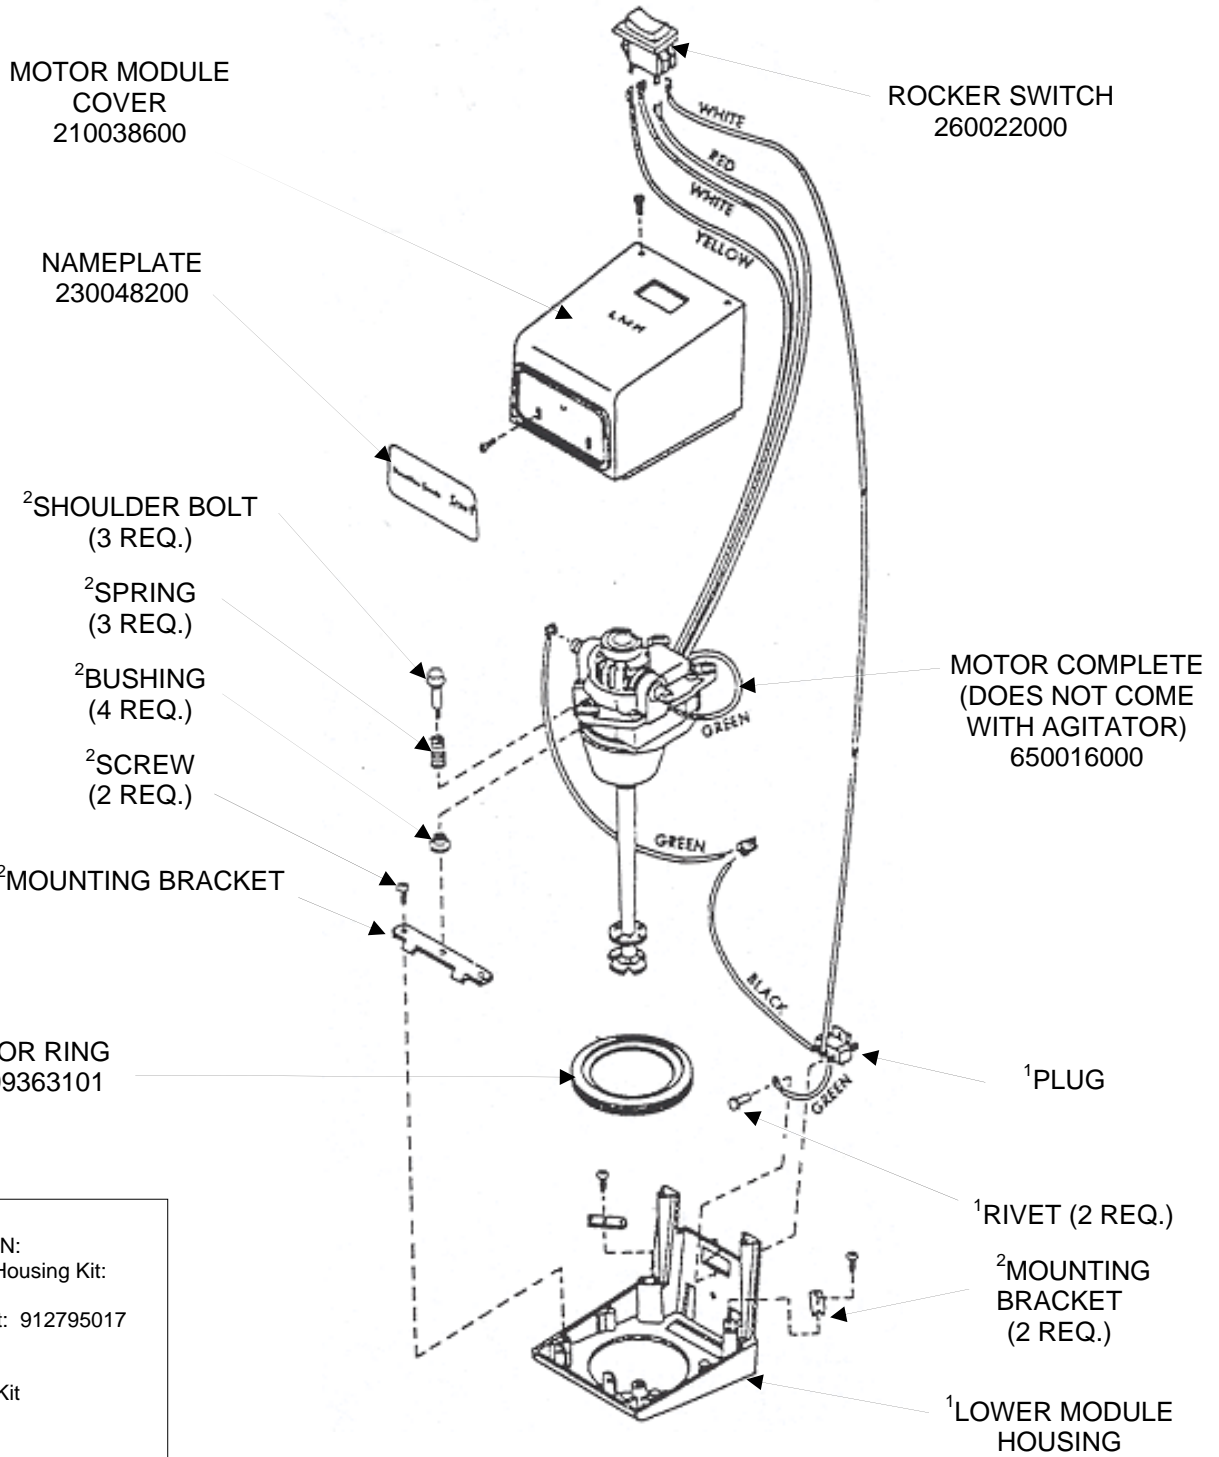

Notes:

- PART INCLUDED IN:**
- 1 – Lower Module Housing Kit
 - 2 – Motor Mount Kit
 - 3 – Stabilizer Kit: 911995000
 - 4 – Rest Button Kit: 920015901
 - 5 – Lower Bearing Kit

 4421 Waterfront Drive Glen Allen, VA 23060	Revision Description:	Replaced 31409300000 with 990043600				
	Request Number:	CME-2758	Revision Date:	7/19/10	Approved by:	CME-2758
	Issue Code(s):	CS, SP	Page:	1 of 3	Document #:	510001700
					Rev:	C

950 MOTOR MODULE ASSEMBLY

Notes:

- PART INCLUDED IN:**
- 1 – Lower Module Housing Kit: 910037500
 - 2 – Motor Mount Kit: 912795017
 - 3 – Stabilizer Kit
 - 4 – Rest Button Kit
 - 5 – Lower Bearing Kit

 Hamilton Beach 4421 Waterfront Drive Glen Allen, VA 23060	Revision Description:	Replaced 31409300000 with 990043600				
	Request Number:	CME-2758	Revision Date:	7/19/10	Approved by:	CME-2758
	Issue Code(s):	CS, SP	Page:	2 of 3	Document #:	510001700
					Rev:	C