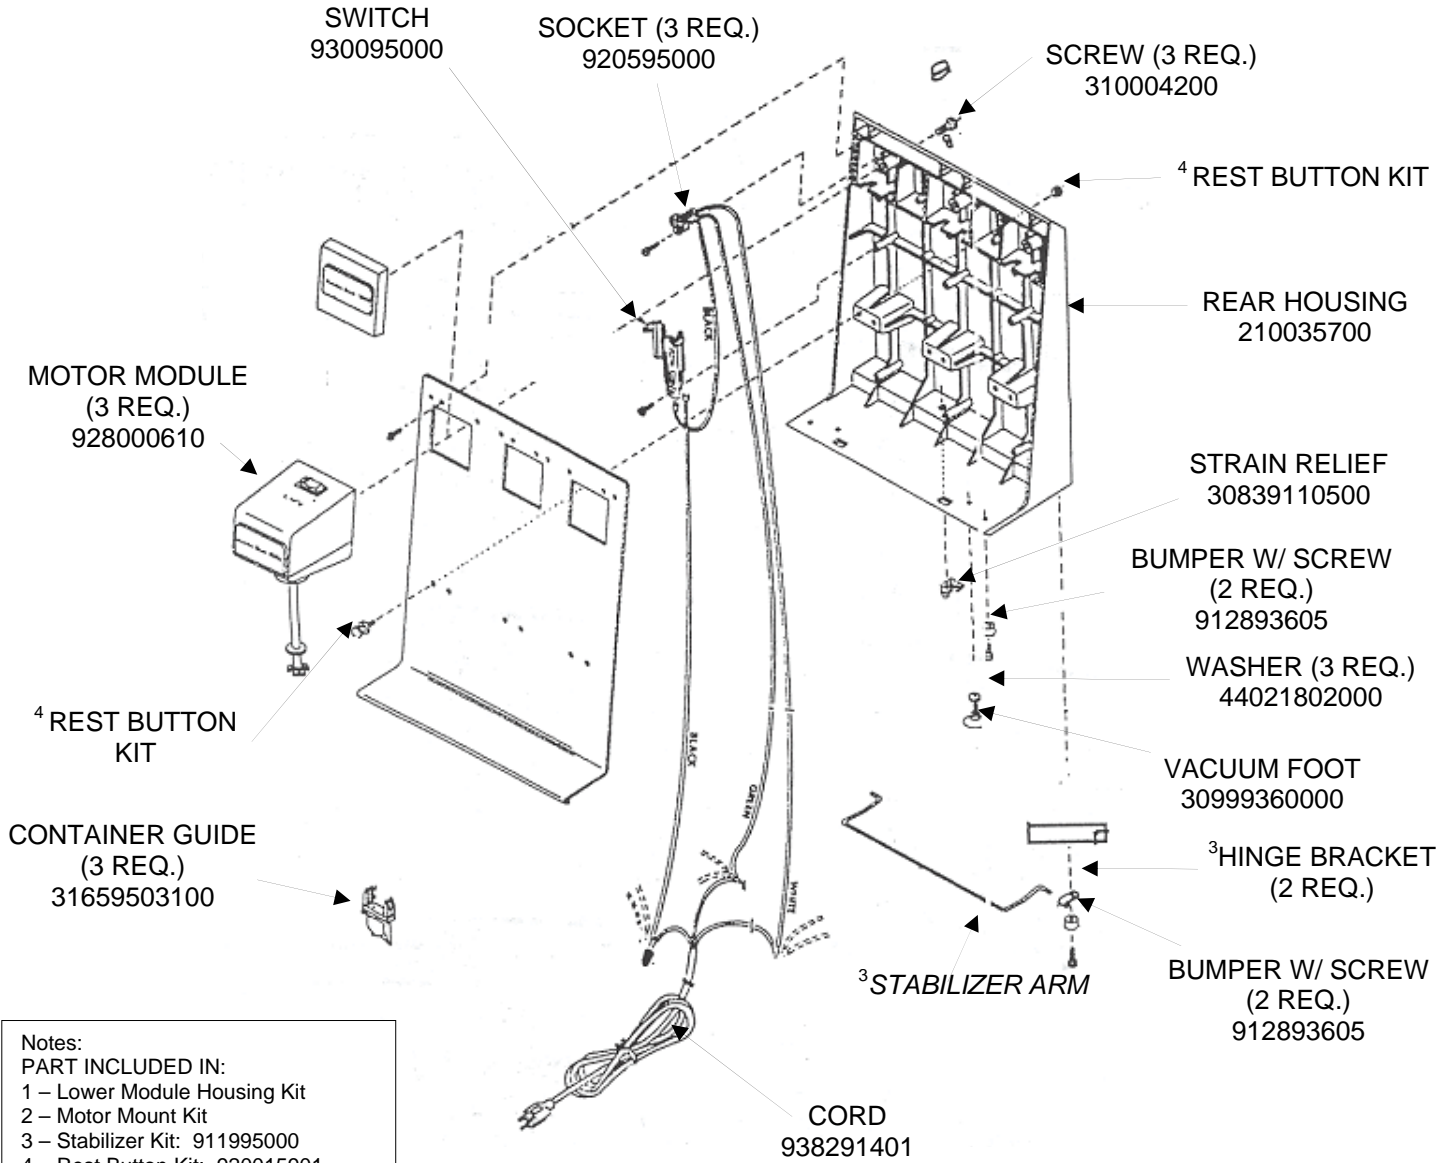

Notes:

- PART INCLUDED IN:**
- 1 – Lower Module Housing Kit
 - 2 – Motor Mount Kit
 - 3 – Stabilizer Kit: 911995000
 - 4 – Rest Button Kit: 920015901
 - 5 – Lower Bearing Kit

 4421 Waterfront Drive Glen Allen, VA 23060	Revision Description:	Replaced 31409300000 with 990043600				
	Request Number:	CME-2758	Revision Date:	7/19/10	Approved by:	CME-2758
	Issue Code(s):	CS, SP	Page:	1 of 3	Document #:	510001700
					Rev:	C